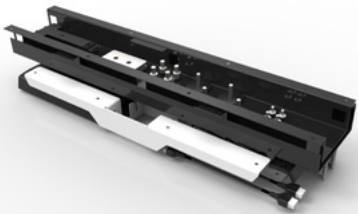

Box 2 - STAND.BOX-UP

Box: 790 x 170 x 215 mm
Quantity: 36 boxes per pallet
Weight: 12,5 kg