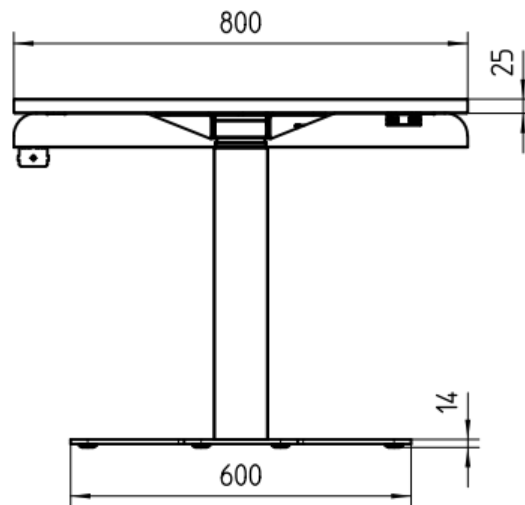

OMIT

Step 1

Step 2

Step 3

Dimensions open:
1140 x 360 x 714 mm

Dimensions closed:
1140 x 710 mm

Stroke:
715 - 1215 mm

HOMEOFFICE PRODUCT LINE

Oelschläger **Metalltechnik** GmbH
Hertzstraße 1-3 | D - 27318 Hoya

Phone: +49 (0) 4251-816-0
E-Mail: info@oelschlaeger.de

O|MIT

Few parts, but a lot of effect.
STAND.LEG in the known tube
 dimension **RE90, SQ70, RO70**
 with base plate - individually
 adaptable.

Dimensions:
 800 x 600 mm

Stroke:
 614 - 1274 mm

Oeschläger **Metalltechnik** GmbH
Hertzstraße 1-3
27318 Hoya
Germany

Phone: +49 (0) 42 51-816-0
Mail: info@oeschlaeger.de
Web: www.oeschlaeger.de

CEO:
Andreas Spreen