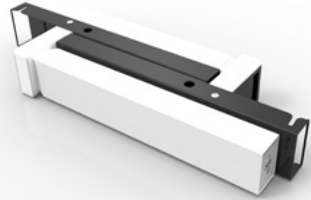

Box 1 - STAND.BOX-LEG

Box: 790 x 125 x 275 mm
Quantity: 36 boxes per pallet
Weight: 19,5 kg