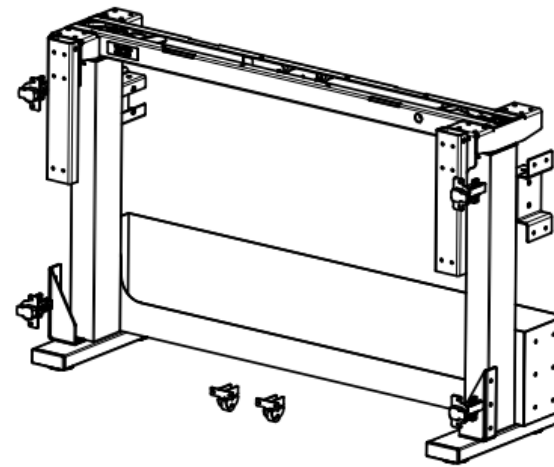

OMIT

Step 1

Step 2

Step 3

Dimensions open:
1140 x 360 x 714 mm

Dimensions closed:
1140 x 710 mm

Stroke:
715 - 1215 mm

HOMEOFFICE PRODUCT LINE