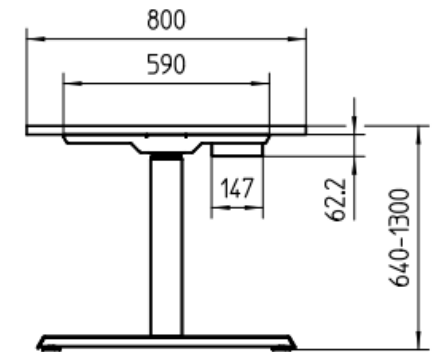

Thanks to the multi-part traverse, table sizes from 1200 - 1800 mm can be set.

With the well known **STAND.LEG 9051** + **STAND.CONTROL C1** + **STAND.CONNECT** from **FREE.STAND 9051** you have no other variant in stock.

O|MIT

Box 1 - STAND.BOX-LEG

Box: 790 x 125 x 275 mm
Quantity: 36 boxes per pallet
Weight: 19,5 kg

Box 2 - STAND.BOX-UP

Box: 790 x 170 x 215 mm
Quantity: 36 boxes per pallet
Weight: 12,5 kg

Frame dimensions:
Depth: 600 - 1000 mm
Wide: 1200 - 1800 mm

Stroke:
640 - 1300 mm

Speed:
50 mm/second

The complete frame is provided in **STAND.BOX-LEG + STAND.BOX-UP** and is easy to install.

HOMEOFFICE PRODUCT LINE

FREE.STAND 9052 HOMEOFFICE

The desk in the sideboard.

OMIT

Step 1

Step 2

Step 3

Dimensions open:
1140 x 360 x 714 mm

Dimensions closed:
1140 x 710 mm

Stroke:
715 - 1215 mm

HOMEOFFICE PRODUCT LINE