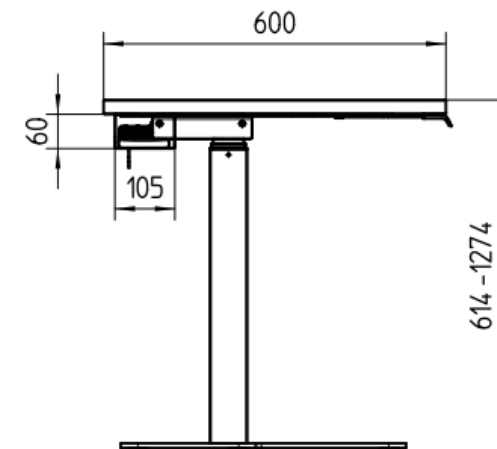

OMIT

Step 1

Step 2

Step 3

Dimensions open:
1140 x 360 x 714 mm

Dimensions closed:
1140 x 710 mm

Stroke:
715 - 1215 mm

HOMEOFFICE PRODUCT LINE

Oelschläger **Metalltechnik** GmbH
Hertzstraße 1-3 | D - 27318 Hoya

Phone: +49 (0) 4251-816-0
E-Mail: info@oelschlaeger.de

O|MIT

Few parts, but a lot of effect.
STAND.LEG in the known tube
 dimension **RE90, SQ70, RO70**
 with base plate - individually
 adaptable.

Dimensions:
 800 x 600 mm

Stroke:
 614 - 1274 mm

Oeschläger **Metalltechnik** GmbH
Hertzstraße 1-3
27318 Hoya
Germany

Phone: +49 (0) 42 51-816-0
Mail: info@oeschlaeger.de
Web: www.oeschlaeger.de

CEO:
Andreas Spreen