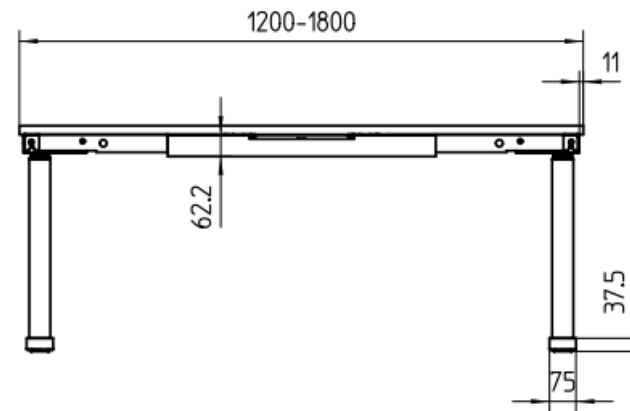

Thanks to the multi-part traverse, table sizes from 1200 - 1800 mm can be set.

With the well known **STAND.LEG 9051** + **STAND.CONTROL C1** + **STAND.CONNECT** from **FREE.STAND 9051** you have no other variant in stock.

O|MIT

Box 1 - STAND.BOX-LEG

Box: 790 x 125 x 275 mm
Quantity: 36 boxes per pallet
Weight: 19,5 kg

Box 2 - STAND.BOX-UP

Box: 790 x 170 x 215 mm
Quantity: 36 boxes per pallet
Weight: 12,5 kg

Frame dimensions:
Depth: 600 - 1000 mm
Wide: 1200 - 1800 mm

Stroke:
640 - 1300 mm

Speed:
50 mm/second

The complete frame is provided in **STAND.BOX-LEG + STAND.BOX-UP** and is easy to install.

HOMEOFFICE PRODUCT LINE

FREE.STAND 9052 HOMEOFFICE

The desk in the sideboard.

OMIT

Step 1

Step 2

Step 3

Dimensions open:
1140 x 360 x 714 mm

Dimensions closed:
1140 x 710 mm

Stroke:
715 - 1215 mm

HOMEOFFICE PRODUCT LINE