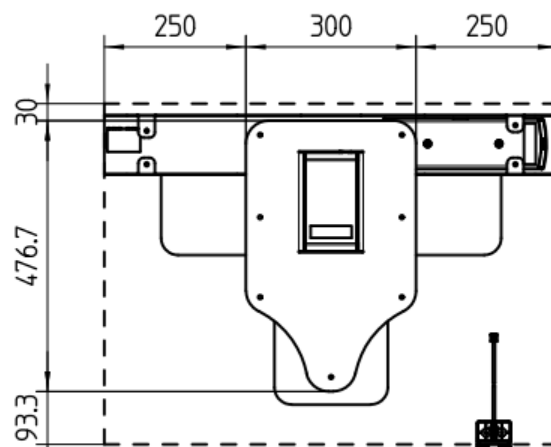

OMIT

Step 1

Step 2

Step 3

Dimensions open:
1140 x 360 x 714 mm

Dimensions closed:
1140 x 710 mm

Stroke:
715 - 1215 mm

HOMEOFFICE PRODUCT LINE

IN.STAND 9040 HOMEOFFICE

Our single column - small and elegant.

The STAND.LEG of FREE.STAND 9051 paired with our IN.STAND 9040, a small but nice solution for the home.

Product:
IN.STAND 9040 - HOMEOFFICE

Oelschläger **Metalltechnik** GmbH
Hertzstraße 1-3 | D - 27318 Hoya

Phone: +49 (0) 4251-816-0
E-Mail: info@oelschlaeger.de

O|MIT

Few parts, but a lot of effect.
STAND.LEG in the known tube
 dimension **RE90, SQ70, RO70**
 with base plate - individually
 adaptable.

Dimensions:
 800 x 600 mm

Stroke:
 614 - 1274 mm

Oeschläger **Metalltechnik** GmbH
Hertzstraße 1-3
27318 Hoya
Germany

Phone: +49 (0) 42 51-816-0
Mail: info@oeschlaeger.de
Web: www.oeschlaeger.de

CEO:
Andreas Spreen