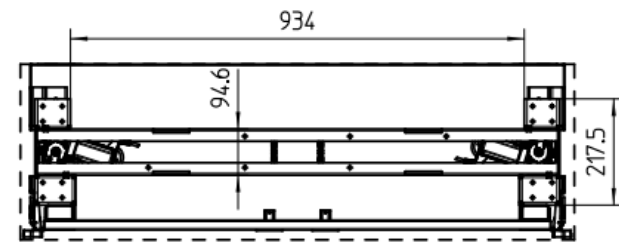

OMIT

Step 1

Step 2

Step 3

Dimensions open:
1140 x 360 x 714 mm

Dimensions closed:
1140 x 710 mm

Stroke:
715 - 1215 mm

HOMEOFFICE PRODUCT LINE