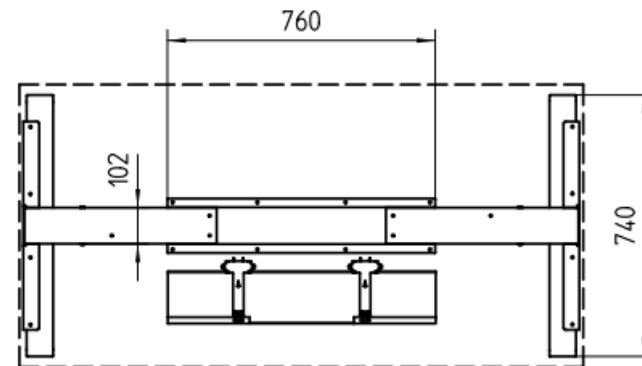

Thanks to the multi-part traverse, table sizes from 1200 - 1800 mm can be set.

With the well known **STAND.LEG 9051** + **STAND.CONTROL C1** + **STAND.CONNECT** from **FREE.STAND 9051** you have no other variant in stock.

O|MIT

Box 1 - STAND.BOX-LEG

Box: 790 x 125 x 275 mm
Quantity: 36 boxes per pallet
Weight: 19,5 kg

Box 2 - STAND.BOX-UP

Box: 790 x 170 x 215 mm
Quantity: 36 boxes per pallet
Weight: 12,5 kg

Frame dimensions:
Depth: 600 - 1000 mm
Wide: 1200 - 1800 mm

Stroke:
640 - 1300 mm

Speed:
50 mm/second

The complete frame is provided in **STAND.BOX-LEG + STAND.BOX-UP** and is easy to install.

HOMEOFFICE PRODUCT LINE

FREE.STAND 9052 HOMEOFFICE

The desk in the sideboard.

OMIT

Step 1

Step 2

Step 3

Dimensions open:
1140 x 360 x 714 mm

Dimensions closed:
1140 x 710 mm

Stroke:
715 - 1215 mm

HOMEOFFICE PRODUCT LINE